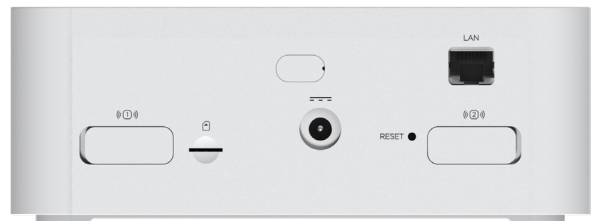

5G FX2000 PRODUCT SPECIFICATIONS

Network connectivity²

- 5G sub-6 GHz
- 4G LTE Cat 22
- 4x4 MIMO sub-6 GHz
- 256 QAM sub-6 GHz
- HSPA+/UMTS
- CBRS

Wi-Fi

- 802.11 a/b/g/n/ac/ax
- Wi-Fi 6 with 2x2 MU-MIMO
- Real simultaneous dual-band Wi-Fi
- Multiple SSID/guest Wi-Fi support
- Connects up to 30 Wi-Fi enabled devices

Chipset

- Qualcomm® Snapdragon™ SDX55

Ports

- 1x LAN 1 Gbps
- 1x USB 3.1 Type C
- 2x external antenna (2x2 TS-9)

Location

- Standalone and assisted GPS

SIM

- 4FF Nano SIM

Dimensions & weight

- 160 mm x 71.6 mm x 60 mm (6.3" x 2.8" x 2.4")
- 350 g (12 oz)

Operating temperature

- 0°C to 45°C (32°F to 113°F)

Security

- Secure boot
- Admin security
  - AES 256 encryption
  - Security hardened web interface
  - Password hash
  - Session timeout
  - Wi-Fi on/off control
  - Incorrect password lockout
- Encrypted configuration backup/restore
- Advanced firewall
- Wi-Fi security
  - Wi-Fi security (WPA/WPA2/WPA3)
  - Wi-Fi Protected Setup (WPS 2.0)
  - Wi-Fi privacy separation
  - Configurable DNS
  - MAC address filtering
  - NAT firewall
  - Port forwarding
  - Port filtering
- Anti CSRF (OWASP)
- OpenVPN

Qualcomm
snapdragon
X55 5G modem-RF system

For more information: sales@inseego.com

Visit us our website: inseego.com

Specifications are subject to change. Please see your Inseego contact for more details. ©2022 Inseego Corp. All rights reserved. MiFi is a registered trademark of Inseego Corp. Designed in sunny San Diego, Ca. Manufactured in Taiwan. Qualcomm Snapdragon is a product of Qualcomm Technologies, Inc. and/or its subsidiaries. Qualcomm and Snapdragon are trademarks of Qualcomm Incorporated, registered in the United States and other countries. Other Company, product or service names mentioned herein are the trademarks of their respective owners.

¹Theoretical values, speeds achieved by connected devices vary based on network coverage, Wi-Fi connection and device capability.

²Data plan required. Coverage subject to network availability.

PN 90029623 Rev 8

inseego