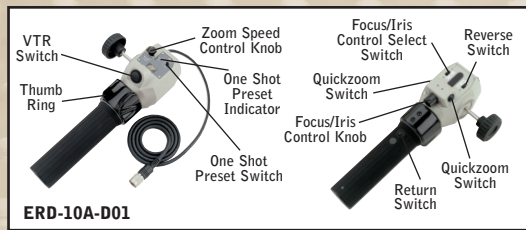

ACCESSORIES: HD & SD ENG/EFP

THREE-MODE FINE FOCUS

By shifting the sensitivity from the wide side to the telephoto side of the focus range, this control provides more precise focusing for studio or sports productions.

SERIAL DIGITAL REMOTE CONTROL BY PC

Remote control of zoom, focus and iris for Digipower lenses is possible via serial digital link, providing accurate positioning for virtual studio and other applications requiring digital precision.

DIGI ZOOM DEMAND*

*New Digital features only available on ERM/ERD-M/S.

- A. CFC-990 Flex Cable
- B. FMM-3B/6B Manual Module
- C. ZMM-6 Manual Module
- D. EBF-1 Focus Cable
- E. MCA-6
- F. ERD-20A-A02 Zoom Demand
- G. FSP-13G Focus Positional Module
- H. EPD-4A-E02
- I. CZH-14 Focus Handle
- J. CFH-11 Focus Handle
- K. MCA-7 Mounting Clamp
- L. EPD-20A-A01/A02 Focus Demand
- M. ERD-10A-D01 Zoom Demand
- N. ALH-117A-02A Support for HA36x/A36x HA42x

Note: ERD-20A-A02 (F) and EPD-20A-A02 (L) replace the ERD-T22 and EPD-2CA.

DIGI POWER REAR CONTROL KITS

MS-11D Manual Focus/Servo Zoom
For use with RM/ZM type lenses.

SS-11D Servo Focus/Servo Zoom
For use with RM/ZM type lenses.