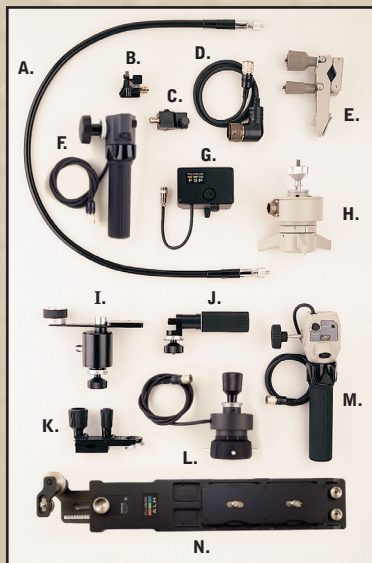

SERIAL DIGITAL REMOTE CONTROL BY PC

Remote control of zoom, focus and iris for Digipower lenses is possible via serial digital link, providing accurate positioning for virtual studio and other applications requiring digital precision.

DIGI ZOOM DEMAND*

*New Digital features only available on ERM/ERD-M/S.

- A. CFC-990 Flex Cable
- B. FMM-3B/6B Manual Module
- C. ZMM-6 Manual Module
- D. EBF-1 Focus Cable
- E. MCA-6
- F. ERD-20A-A02 Zoom Demand
- G. FSP-13G Focus Positional Module
- H. EPD-4A-E02
- I. CZH-14 Focus Handle
- J. CFH-11 Focus Handle
- K. MCA-7 Mounting Clamp
- L. EPD-20A-A01/A02 Focus Demand
- M. ERD-10A-D01 Zoom Demand
- N. ALH-117A-02A Support for HA36x/A36x HA42x

Note: ERD-20A-A02 (F) and EPD-20A-A02 (L) replace the ERD-T22 and EPD-2CA.

DIGI POWER REAR CONTROL KITS

MS-11D Manual Focus/Servo Zoom
For use with RM/ZM type lenses.

SS-11D Servo Focus/Servo Zoom
For use with RM/ZM type lenses.