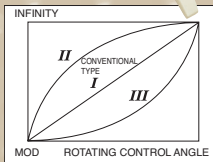

ACCESSORIES: HD & SD ENG/EFP

THREE-MODE FINE FOCUS

By shifting the sensitivity from the wide side to the telephoto side of the focus range, this control provides more precise focusing for studio or sports productions.