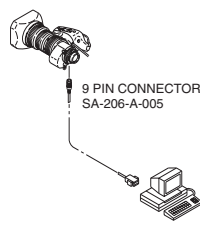

SERIAL DIGITAL REMOTE CONTROL BY PC

Remote control of zoom, focus and iris for Digipower lenses is possible via serial digital link, providing accurate positioning for virtual studio and other applications requiring digital precision.