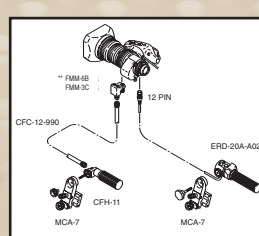

SS-13D Servo Focus/Servo Zoom
For use with RD/ZD type lenses.

SS-14S Servo Focus/Servo Zoom
For use with RD/ZD type lenses.

STANDARD REAR CONTROL KITS

MS-11 Manual Focus/Servo Zoom

SS-11 Servo Focus/Servo Zoom
Not available on HA42x, HA36x and A36

SS-13A Servo Focus/Servo Zoom
For use with ERD type lenses.

MM-11 Manual Focus/Manual Zoom
Not available on HA42x, HA36x and A36x

*Specify camera type

**FMM-3C for use on HA36x, HA42x and HA25x

MOUNTING SYSTEM