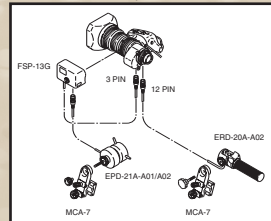

SS-13D Servo Focus/Servo Zoom
For use with RD/ZD type lenses.

SS-14S Servo Focus/Servo Zoom
For use with RD/ZD type lenses.

STANDARD REAR CONTROL KITS

MS-11 Manual Focus/Servo Zoom

SS-11 Servo Focus/Servo Zoom
Not available on HA42x, HA36x and A36

SS-13A Servo Focus/Servo Zoom
For use with ERD type lenses.

MM-11 Manual Focus/Manual Zoom
Not available on HA42x, HA36x and A36x

*Specify camera type

**FMM-3C for use on HA36x, HA42x and HA25x

MOUNTING SYSTEM