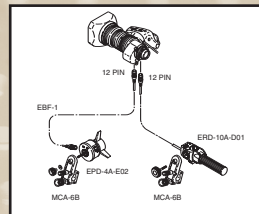

DIGI ZOOM DEMAND*

*New Digital features only available on ERM/ERD-M/S.

- A. CFC-990 Flex Cable
- B. FMM-3B/6B Manual Module
- C. ZMM-6 Manual Module
- D. EBF-1 Focus Cable
- E. MCA-6
- F. ERD-20A-A02 Zoom Demand
- G. FSP-13G Focus Positional Module
- H. EPD-4A-E02
- I. CZH-14 Focus Handle
- J. CFH-11 Focus Handle
- K. MCA-7 Mounting Clamp
- L. EPD-20A-A01/A02 Focus Demand
- M. ERD-10A-D01 Zoom Demand
- N. ALH-117A-02A Support for HA36x/A36x HA42x

Note: ERD-20A-A02 (F) and EPD-20A-A02 (L) replace the ERD-T22 and EPD-2CA.

DIGI POWER REAR CONTROL KITS

MS-11D Manual Focus/Servo Zoom
For use with RM/ZM type lenses.

SS-11D Servo Focus/Servo Zoom
For use with RM/ZM type lenses.

SS-13D Servo Focus/Servo Zoom
For use with RD/ZD type lenses.

SS-14S Servo Focus/Servo Zoom
For use with RD/ZD type lenses.

STANDARD REAR CONTROL KITS

MS-11 Manual Focus/Servo Zoom

SS-11 Servo Focus/Servo Zoom
Not available on HA42x, HA36x and A36