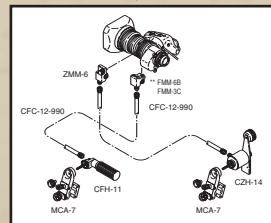

SS-13D Servo Focus/Servo Zoom
For use with RD/ZD type lenses.

SS-14S Servo Focus/Servo Zoom
For use with RD/ZD type lenses.

STANDARD REAR CONTROL KITS

MS-11 Manual Focus/Servo Zoom

SS-11 Servo Focus/Servo Zoom
Not available on HA42x, HA36x and A36

SS-13A Servo Focus/Servo Zoom
For use with ERD type lenses.

MM-11 Manual Focus/Manual Zoom
Not available on HA42x, HA36x and A36x

*Specify camera type

**FMM-3C for use on HA36x, HA42x and HA25x

MOUNTING SYSTEM