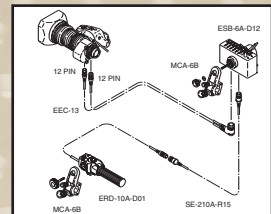

STANDARD REAR CONTROL KITS

MS-11 Manual Focus/Servo Zoom