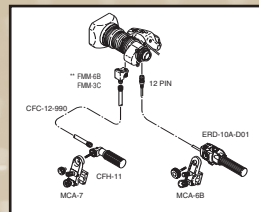

DIGI ZOOM DEMAND*

*New Digital features only available on ERM/ERD-M/S.

- A. CFC-990 Flex Cable
- B. FMM-3B/6B Manual Module
- C. ZMM-6 Manual Module
- D. EBF-1 Focus Cable
- E. MCA-6
- F. ERD-20A-A02 Zoom Demand
- G. FSP-13G Focus Positional Module
- H. EPD-4A-E02
- I. CZH-14 Focus Handle
- J. CFH-11 Focus Handle
- K. MCA-7 Mounting Clamp
- L. EPD-20A-A01/A02 Focus Demand
- M. ERD-10A-D01 Zoom Demand
- N. ALH-117A-02A Support for HA36x/A36x HA42x

Note: ERD-20A-A02 (F) and EPD-20A-A02 (L) replace the ERD-T22 and EPD-2CA.

DIGI POWER REAR CONTROL KITS

MS-11D Manual Focus/Servo Zoom
For use with RM/ZM type lenses.

SS-11D Servo Focus/Servo Zoom
For use with RM/ZM type lenses.