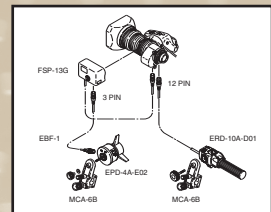

DIGI ZOOM DEMAND*

*New Digital features only available on ERM/ERD-M/S.

- A. CFC-990 Flex Cable
- B. FMM-3B/6B Manual Module
- C. ZMM-6 Manual Module
- D. EBF-1 Focus Cable
- E. MCA-6
- F. ERD-20A-A02 Zoom Demand
- G. FSP-13G Focus Positional Module
- H. EPD-4A-E02
- I. CZH-14 Focus Handle
- J. CFH-11 Focus Handle
- K. MCA-7 Mounting Clamp
- L. EPD-20A-A01/A02 Focus Demand
- M. ERD-10A-D01 Zoom Demand
- N. ALH-117A-02A Support for HA36x/A36x HA42x

Note: ERD-20A-A02 (F) and EPD-20A-A02 (L) replace the ERD-T22 and EPD-2CA.

DIGI POWER REAR CONTROL KITS

MS-11D Manual Focus/Servo Zoom
For use with RM/ZM type lenses.

SS-11D Servo Focus/Servo Zoom
For use with RM/ZM type lenses.