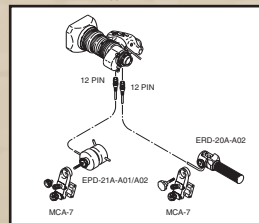

SS-13D Servo Focus/Servo Zoom
For use with RD/ZD type lenses.

SS-14S Servo Focus/Servo Zoom
For use with RD/ZD type lenses.

STANDARD REAR CONTROL KITS

MS-11 Manual Focus/Servo Zoom

SS-11 Servo Focus/Servo Zoom
Not available on HA42x, HA36x and A36

SS-13A Servo Focus/Servo Zoom
For use with ERD type lenses.

MM-11 Manual Focus/Manual Zoom
Not available on HA42x, HA36x and A36x

*Specify camera type

**FMM-3C for use on HA36x, HA42x and HA25x

MOUNTING SYSTEM