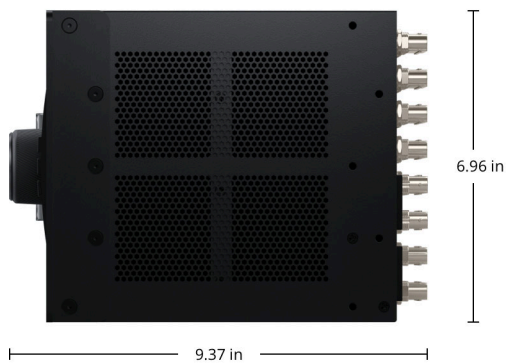

Power Fail Protection

Crosspoint connections preserved
and restored instantly at power on.

Power Usage

92 W max.

Physical Installation

4 rack units height.

Physical Specifications

19 in