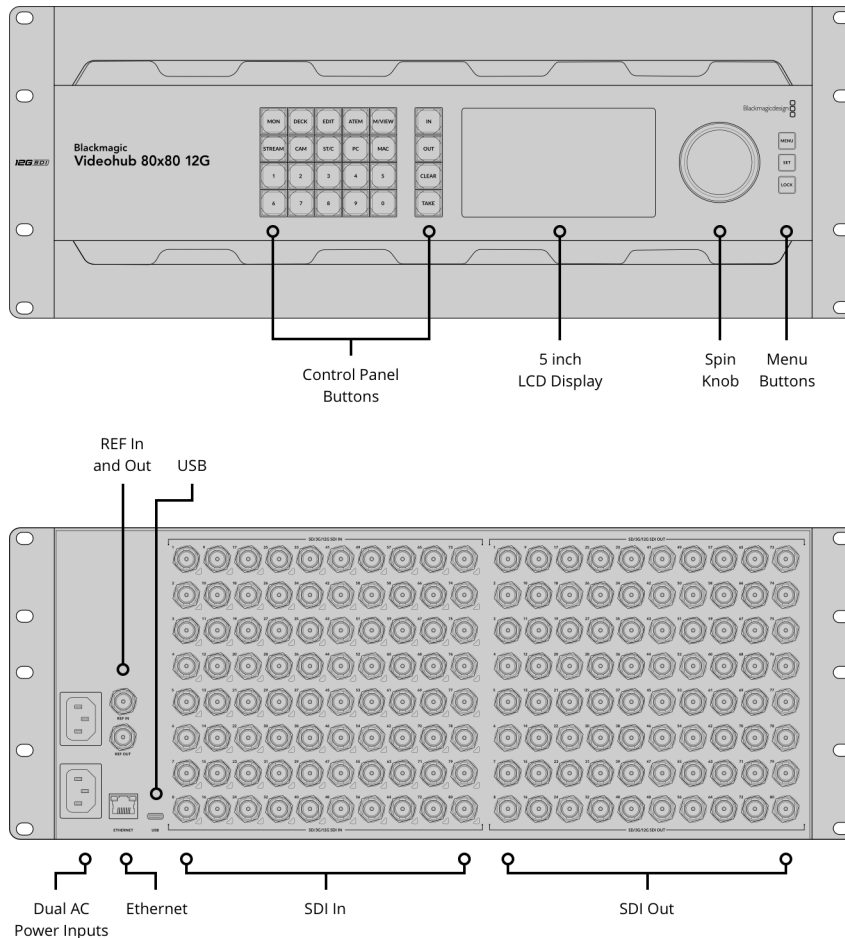

Blackmagic Videohub 80x80 12G

\$9,995

Blackmagic Videohub 80x80 12G is an advanced zero latency video router that supports any combination of SD, HD and Ultra HD on the router at the same time. The 80 12G-SDI inputs feature LEDs on each BNC that indicate an SDI signal, plus there are 80 12G-SDI outputs, redundant power and reference connections in a stylish four rack unit design. The large full HD LCD lets you see video before routing and clearly displays routing labels and video standards. Routing can be performed by direct button selection and using the large spin knob control that has an electronic clutch. It also features SDI re-clocking, external Ethernet control and supports all SDI video standards up to 2160p60.

Connections

SDI Video Inputs

80

Video Input Re-Sync

None

Reference Outputs

Reference terminating loop output.

SDI Video Outputs

80

SDI Reclocking

On all SDI outputs.

Ethernet

Supports 10/100/1000 BASE-T.

SDI Rates

DVB-ASI, 270Mb, 1.5G, 3G, 6G, 12G.

Reference Inputs

Tri-Sync or Black Burst.

Computer Interface

USB-C

Standards

SD Video Standards

525i59.94 NTSC, 625i50 PAL

HD Video Standards

720p50, 720p59.94, 720p60
 1080i50, 1080i59.94, 1080i60
 1080p23.98, 1080p24, 1080p25,
 1080p29.97, 1080p30, 1080p47.95,
 1080p48, 1080p50, 1080p59.94,
 1080p60
 1080PsF23.98, 1080PsF24,
 1080PsF25, 1080PsF29.97, 1080PsF30