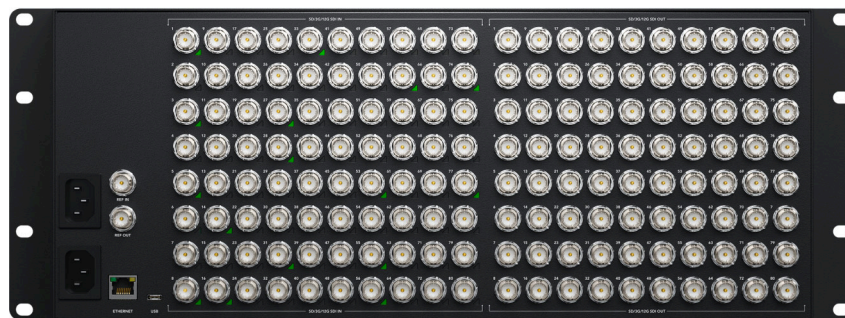

REC 601, REC 709, REC 2020

SDI Auto Switching

Automatically selects between 270Mb SD-SDI, 1.5G HD-SDI, 3G level A and level B HD-SDI, 6G HD-SDI, 12G-SDI and DVB-ASI on each input so that each input can be running a different television standard.

Power Fail Protection

Crosspoint connections preserved
and restored instantly at power on.

Power Usage

92 W max.

Physical Installation

4 rack units height.

Physical Specifications

19 in