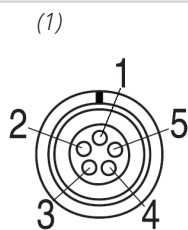

Connector cables for iPhone®, iPad touch® & iPad®

iTC-INL

Lemo 0B 5-pin to 3.5 mm TRRS

iTC-INX

3-pin XLR female to 3.5 mm TRRS

iTC-INB

BNC male right angle to 3.5 mm TRRS

FGG.OB.305

(solder side)

3-pin XLR female

(solder side)

(signal) (ground)
BNC/ M right angle

(solder side)