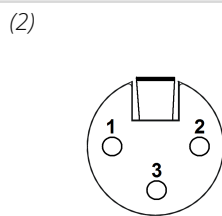

Connector cables for iPhone®, iPad touch® & iPad®

iTC-INL

Lemo 0B 5-pin to 3.5 mm TRRS

iTC-INX

3-pin XLR female to 3.5 mm TRRS

iTC-INB

BNC male right angle to 3.5 mm TRRS

FGG.OB.305

(solder side)

3-pin XLR female

(solder side)

(signal) (ground)
BNC/ M right angle

(solder side)