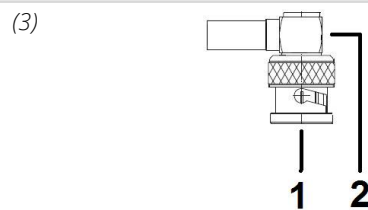

Connector cables for iPhone®, iPad touch® & iPad®

iTC-INL

Lemo 0B 5-pin to 3.5 mm TRRS

iTC-INX

3-pin XLR female to 3.5 mm TRRS

iTC-INB

BNC male right angle to 3.5 mm TRRS

FGG.OB.305

(solder side)

3-pin XLR female

(solder side)

(signal) (ground)
BNC/ M right angle

(solder side)