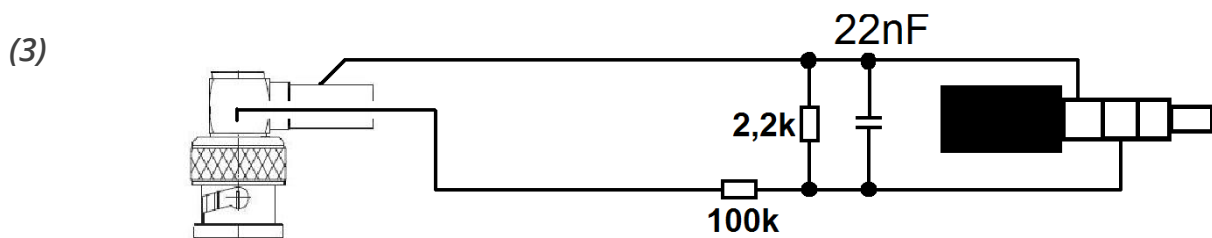

Connector cables for iPhone®, iPad touch® & iPad®

iTC-INL

Lemo 0B 5-pin to 3.5 mm TRRS

iTC-INX

3-pin XLR female to 3.5 mm TRRS

iTC-INB

BNC male right angle to 3.5 mm TRRS

FGG.OB.305

(solder side)

3-pin XLR female

(solder side)

(signal) (ground)
BNC/ M right angle

(solder side)